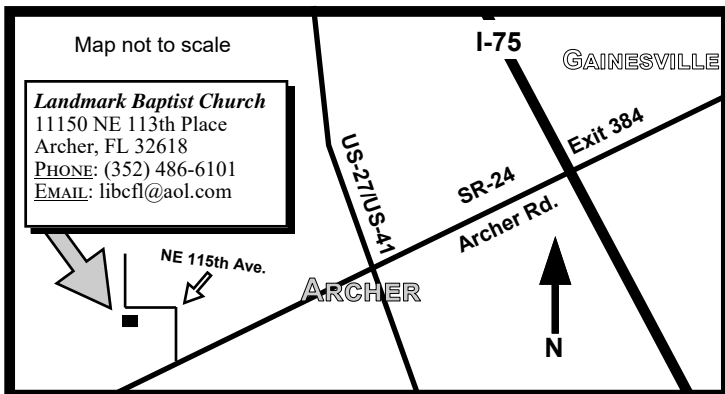

Sunday, April 29, 2018

Saturday, April 28, 2018

Schedule of Events

Confederate Memorial Day 2018

*Landmark Baptist Church
Archer, Florida*

Directions to the church:

From I-75:

- Take exit 384, SR 24 (Archer Road) Southwest to the town of Archer. (approximately 14 miles)
- Continue on SR 24 through the traffic light in Archer to NE 115th Avenue. (approximately 4 more miles)
 - You will leave Alachua County and enter Levy County.
 - After entering Levy County the second marked road to the right will be NE 115th Avenue.
- Turn right onto NE 115th Avenue, follow the road until you see all the flags on the fence line and then come on in!